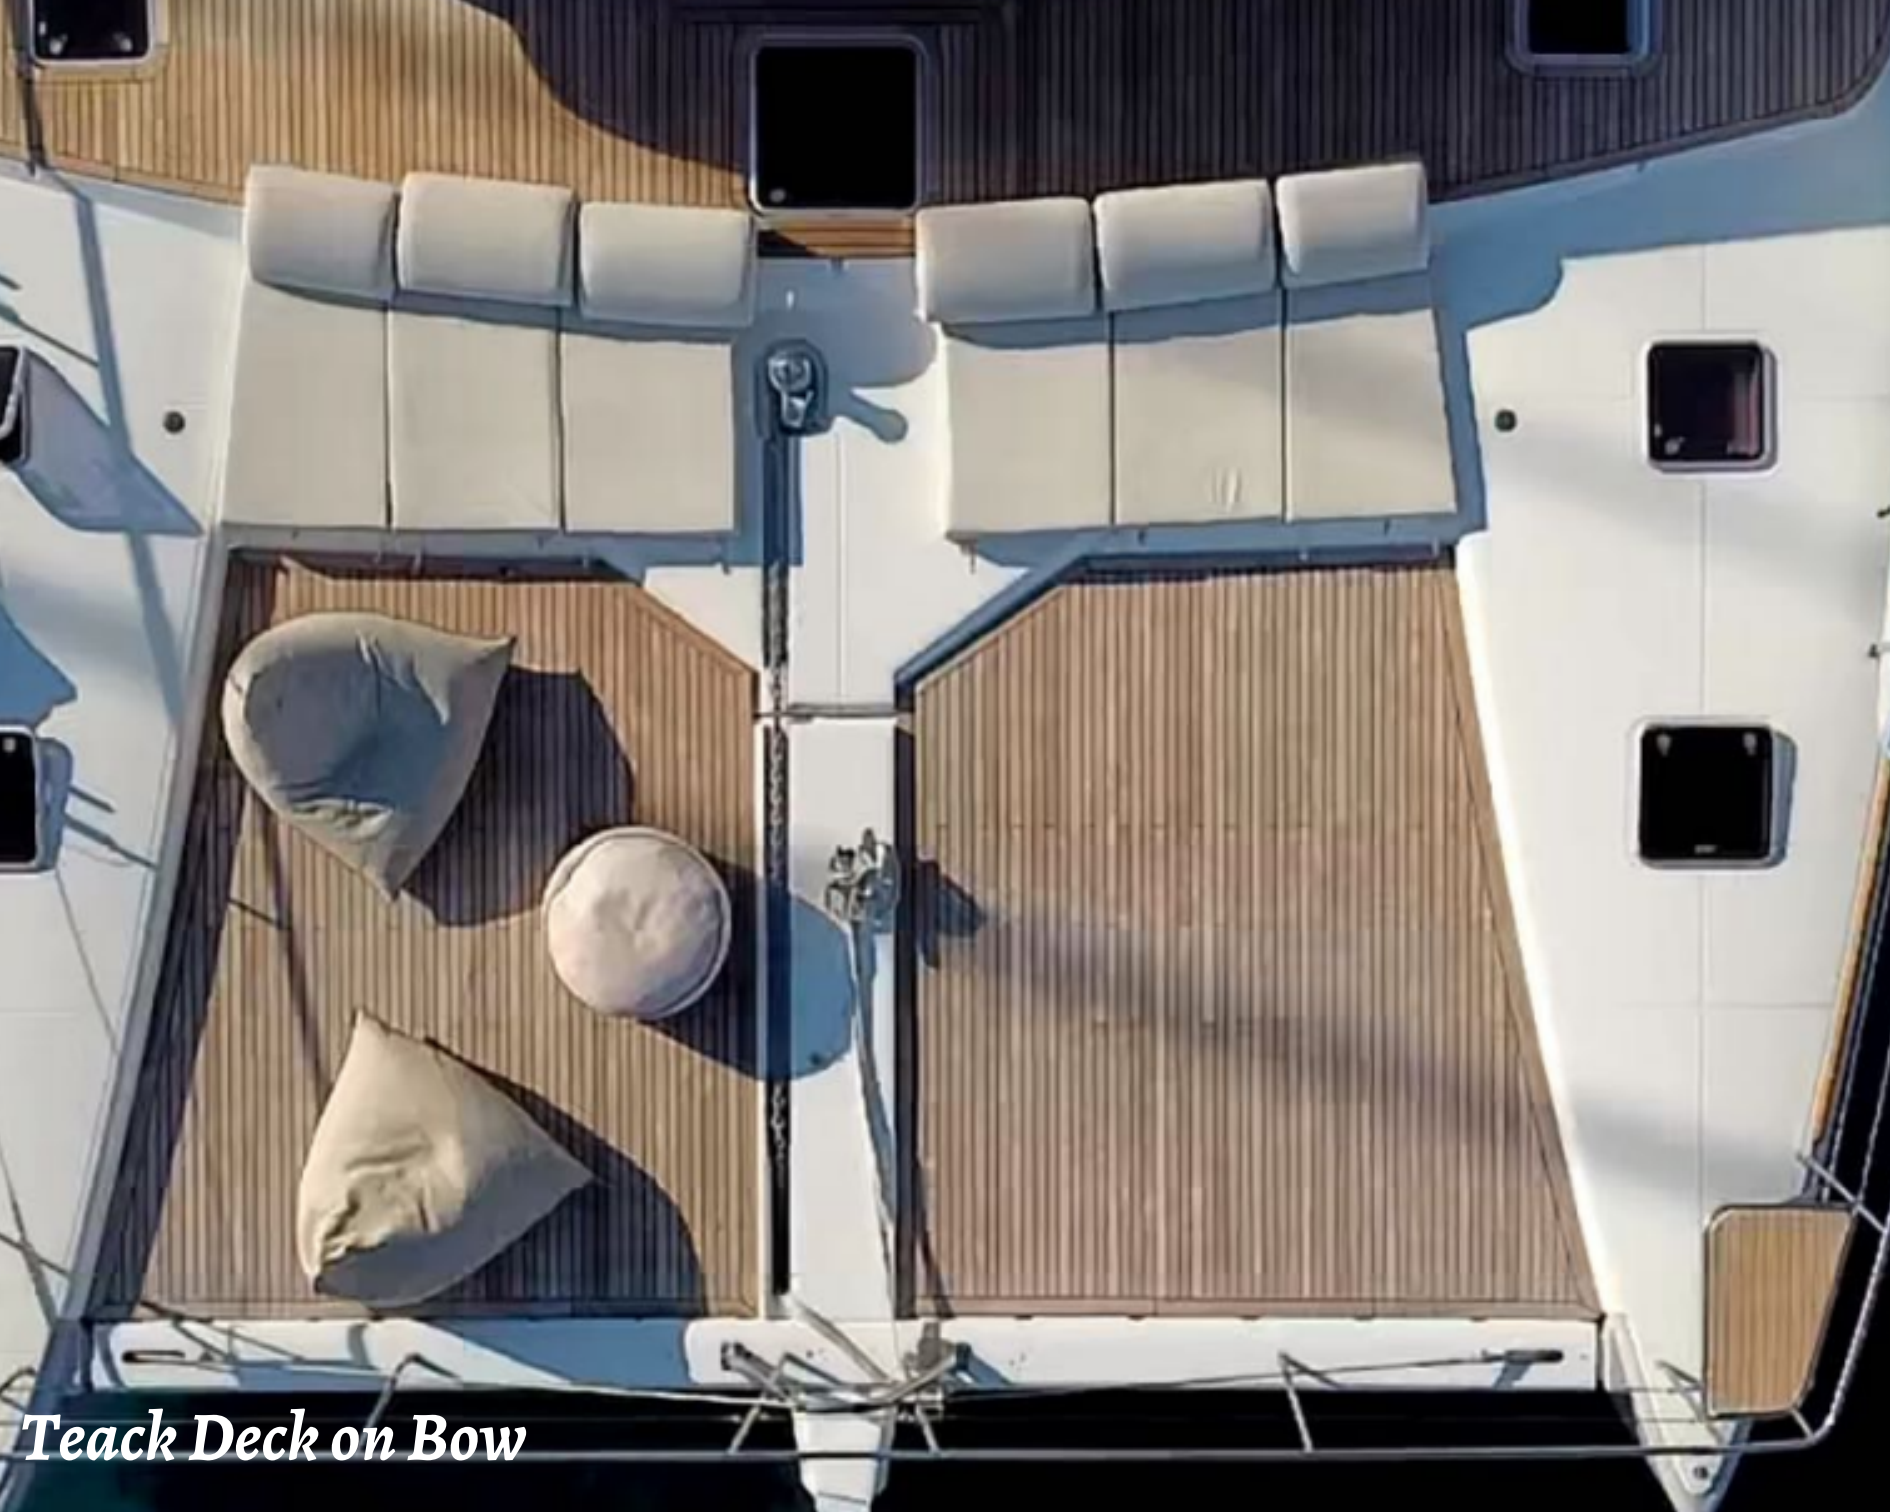

M/Cat Galux One

Lagoon 630

Cockpit with sun mattresses

Sunbathing area

Flybridge

Dining

Main Salon

VIP cabin

*The yacht accommodates 10 guests
in 5 double cabins, all with en suite bathrooms.*

Teak Deck on Bow

Key points:

Teak deck on bow

Electric hard top on flybridge

Three dining areas (main salon, aft deck, flybridge)

Two aft cabins feature private entrances for easy access to the outside

Child friendly (safety net all around)

Specifications:

Length overall: 19.5 m.

Builder: Lagoon

Year build: 2020

Engines: 2 x 300 hp

Cruising speed: 12 Knots